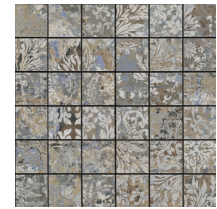

# Carpet

Carpet Vestige Natural  
100x100 cm - 39,37"x39,37"

G-3234

Carpet Vestige Natural  
50x100 cm - 19,69"x39,37"

G-3154

Carpet Vestige Nat. Mos. 5x5  
29,75x29,75 cm  
11,71"x11,71"

G-3558

Carpet Vestige Natural  
59,2x59,2 cm - 23,3"x23,3"

G-3154

Carpet Vestige Nat. Hexagon  
25x29 cm 9,84"x11,42"

G-3230

Carpet Natural 100x100 consists of 12 different random patterns | Carpet Natural 100x100 se compone de 12 diseños diferentes aleatorios.  
 Carpet Natural 50x100 consists of 16 different random patterns | Carpet Natural 50x100 se compone de 16 diseños diferentes aleatorios.  
 Carpet Natural 60x60 consists of 26 different random patterns | Carpet Natural 60x60 se compone de 26 diseños diferentes aleatorios.  
 Carpet Hexagon consists of 72 different aleatory patterns | Carpet Hexagon se compone de 72 decoraciones diferentes aleatorias  
 Carpet Decor 100x100 & 50x100 consists of 4 different aleatory patterns | Carpet Decor 100x100 & 50x100 se compone de 4 decoraciones diferentes aleatorias

Porcelain  
Porcelánico

Straight edge  
Ángulo recto

High variation  
Contraste de tonalidad

Carpet Vestige Natural Decor\*  
100x100 cm - 39,37"x39,37"

G-2829

Carpet Vestige Natural Decor\*  
50x100 cm - 19,69"x39,37"