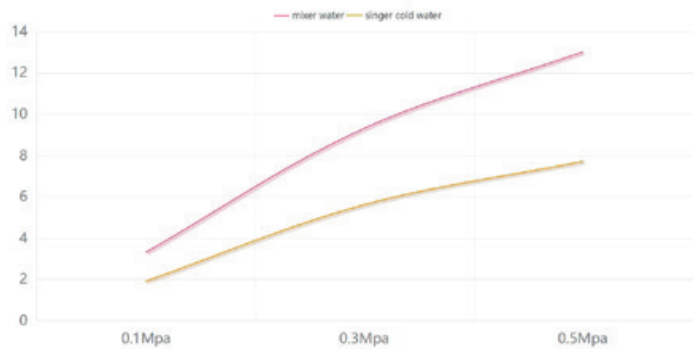

GPF008/ANG flow rate L/MIN

GPF008/ANG flow rate L/MIN

PRODUCT SIZE(CM)	126.5*53.7*10.7
WEIGHT(KG)	9.6
GUARANTEE	10 YEARS
MAX.PRESSURE(BAR)	8
MIN.PRESSURE(BAR)	1
OPTIMUM PRESSURE(BAR)	3-4
MAX.TEMPERATURE	55°C
MIN.TEMPERATURE	0°C