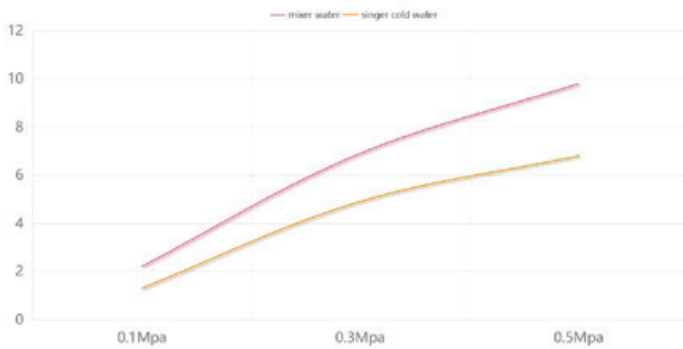

GPF008/ANG flow rate L/MIN

GPF008/ANG flow rate L/MIN

PRODUCT SIZE(CM)	126.5*53.7*10.7
WEIGHT(KG)	9.6
GUARANTEE	10 YEARS
MAX.PRESSURE(BAR)	8
MIN.PRESSURE(BAR)	1
OPTIMUM PRESSURE(BAR)	3-4
MAX.TEMPERATURE	55°C
MIN.TEMPERATURE	0°C