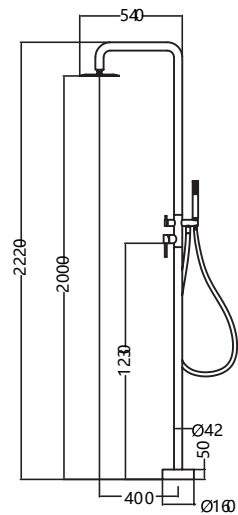

 - 🇪🇸 CUERPO INFERIOR TUBULAR CON SALIDA DE AGUA Ø42MM
 - 🇬🇧 Ø42MM TUBULAR LOWER BODY WITH WATER OUTLET
 - 🇫🇷 CORPS INFÉRIEUR TUBULAIRE AVEC SORTIE D'EAU Ø42MM
 - 🇮🇹 CORPO INFERIORE TUBOLARE CON USCITA ACQUA Ø42MM
 - 🇵🇹 CORPO INFERRIOR TUBULAR CO SAÍDA DE ÁGUA Ø42MM,
- 5.**

 - 🇪🇸 LATIGUILLO Ø1/2" 1300/12MM
 - 🇬🇧 Ø1/2" 1300/12MM HOSE
 - 🇫🇷 FLEXIBLE Ø1/2" 1300/12MM
 - 🇮🇹 TUBO DI COLLEGAMENTO Ø1/2" 1300/12MM
 - 🇵🇹 FLEXIVEL Ø1/2" 1300/12MM

FLORIDA^{SERIES}

FLOW RATE REF GPF008/ANG

HAND SHOWER MIXER WATER 0.1MPA(L/MIN)	2.2	SHOWER HEAD MIXER WATER 0.1MPA(L/MIN)	3.3
HAND SHOWER MIXER WATER 0.3MPA(L/MIN)	6.9	SHOWER HEAD MIXER WATER 0.3MPA(L/MIN)	9.3
HAND SHOWER MIXER WATER 0.5MPA(L/MIN)	9.8	SHOWER HEAD MIXER WATER 0.5MPA(L/MIN)	13
HAND SHOWER SINGER COLD WATER 0.1MPA(L/MIN)	1.3	SHOWER HEAD SINGER COLD WATER 0.1MPA(L/MIN)	1.9
HAND SHOWER SINGER COLD WATER 0.3MPA(L/MIN)	4.9	SHOWER HEAD SINGER COLD WATER 0.3MPA(L/MIN)	5.6
HAND SHOWER SINGER COLD WATER 0.5MPA(L/MIN)	6.8	SHOWER HEAD SINGER COLD WATER 0.5MPA(L/MIN)	7.7

GPF008/ANG flow rate L/MIN

GPF008/ANG flow rate L/MIN

PRODUCT SIZE(CM)	126.5*53.7*10.7
WEIGHT(KG)	9.6
GUARANTEE	10 YEARS
MAX.PRESSURE(BAR)	8
MIN.PRESSURE(BAR)	1
OPTIMUM PRESSURE(BAR)	3-4
MAX.TEMPERATURE	55°C
MIN.TEMPERATURE	0°C