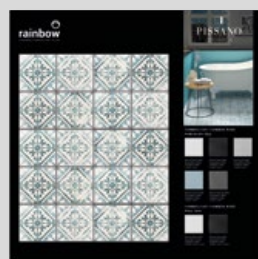

Rainbow
Panel Técnico
Technical Panel
1010x1010 cm.